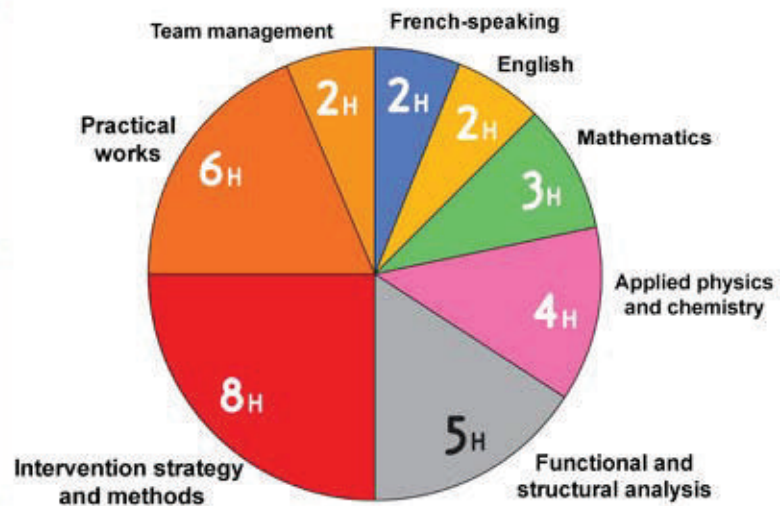

Bigger benefits !

'Chantier-école':

Practical works are carried on inside a realistic scaled field school, jointly used by professional courses for EDF employees.

8-week traineeship:

Two 4-week on-site professional trainings, including an industrial project with activity inside a nuclear-controlled-zone.

Regular hourly rate BTS EN - 2nd year

TOTAL 32H

What to do after that ?

Take a job.

Go in for one more year : 'licence professionnelle'.
Start an engineering school (3 years).

The exam

Subject	coefficient	conditions
French	2	written, 4 hours
English	2	continuous assessment
Mathematics	2	written, 2 hours
Preliminary design	3	written, 4hours
Design and justification of technical choices	3	written, 4 hours
Analysis and observation of a nuclear-environment activity	6	continuous assessment
Traineeship report	2	continuous assessment
Technical project	6	oral, 1 hour