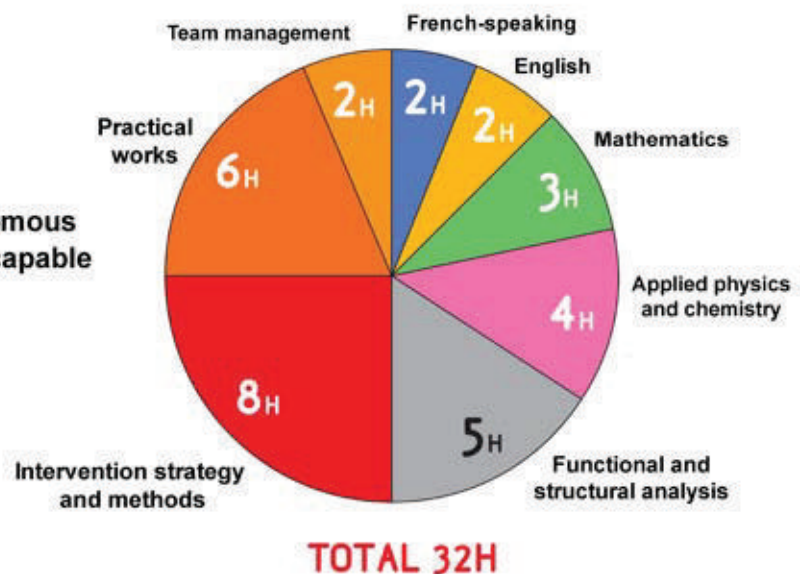

Brevet de Technicien Supérieur (2 years) Nuclear Environment

BTS EN

■ For which students ?

You have a high school diploma (A-level) in mechanical, electrical or electronic engineering or in general science.

You are meticulous, available, mobile, autonomous and loyal in reporting relationships. You are capable of fast adaptation in a variety of situations.

■ Special criteria for recruitment

A clean criminal record and specific medical criteria are required by the national electricity company (EDF); no alcohol or drug addiction is accepted.

Students shouldn't suffer from claustrophobia nor be afraid of heights.

More info

Students will learn how to organize activities in a nuclear environment with strict procedures (managing accreditations, materials and safety conditions for personnel).

They will learn to organize operations in the fields of maintenance, cleaning, upgrading and decommissioning of nuclear plants.

They get level 1 and 2 accreditations for nuclear environment operations (CSQ, SCN1-2, RP1-2).

Regular hourly rate BTS EN - 1st year

Lycée
PABLO NERUDA
Dieppe